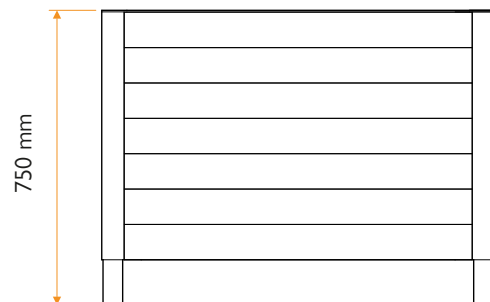

Available sizes:

- 1000 x 1000 x 750 (h) mm
- 2000 x 1000 x 750 (h) mm
- 2000 x 500 x 750 (h) mm

Fitting:

The planter is freestanding, so easily moved if required.

Options Available:

- Colours.
- Other sizes available on request.