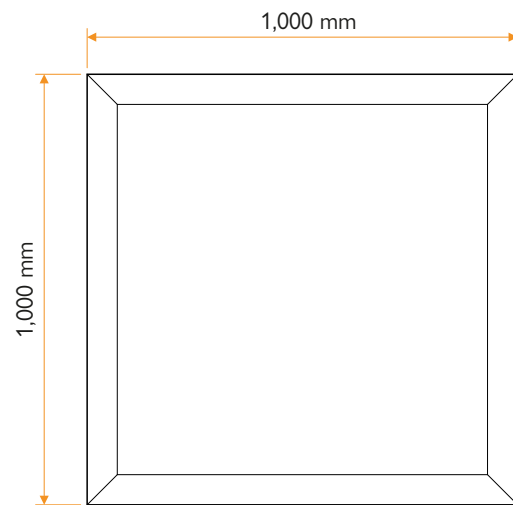

Available sizes:

- 1000 x 1000 x 750 (h) mm
- 2000 x 1000 x 750 (h) mm
- 2000 x 500 x 750 (h) mm

Fitting:

The planter is freestanding, so easily moved if required.

Options Available:

- Colours.
- Other sizes available on request.